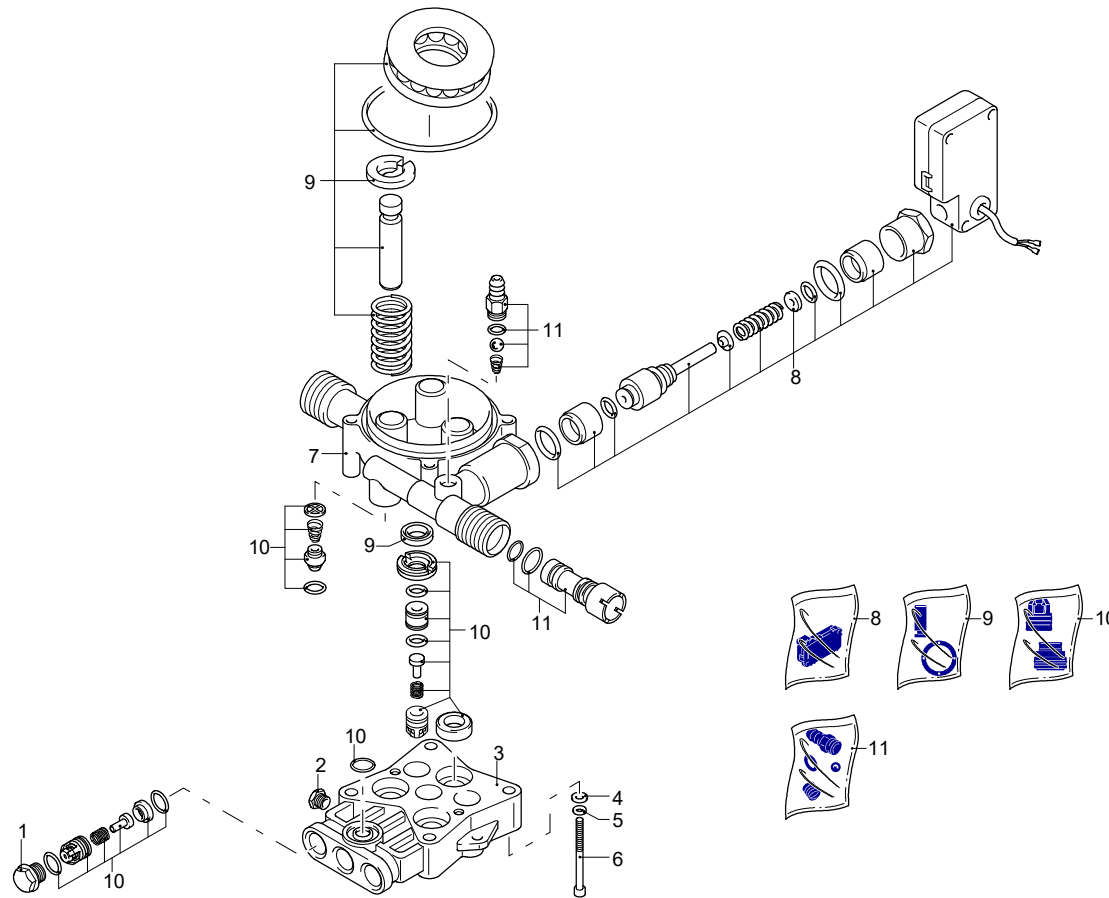

Model 491

220 V - 60 Hz

EK

Validity	Pos.	Code	Description	Q
	1	3082130	Water coupling kit	1
	2	4100430	Guard	1
	3	4100361	Guard	1
	4	4100550	Guard	1
	5	4100500	Knob	1
	6	4100270	Handle	1
	7	4100381	Knob	1
	8	4100370	Handle	1
	9	4101120	High pressure hose	1
	10	3081650	Fork	2
	11	4101250	Fitting	1
	12	3081620	Capacitor	1
	13	4100340	Bracket	1
	14	4101040	Plate	2
	15	4100330	Bracket	1
	16	4101050	Lever	1
	17	4100560	Knob	1
	18	4101090	Rubber foot	2
	19	4100850	Switch	1
	20	4101110	Screw kit	1
	21	4100221	Casing	1
	22	3080580	Cable gland	1
	23	4101900	Cable	1
	24	3440120	Bracket	1
	25	3441170	Support	1
	26	4101850	Electric pump assembly	1
	27	3440130	Fan cowling	1
	28	4100930	Guard	1
	29	4100640	Support	1
	30	4101000	Support	1
	31	4100410	Guard	1
	32	4100010	Wheel	2
	33	4101020	Washer	2
	34	4101010	Lock	2
	35	4100510	Guard	2
	36	4100630	Support	1
	37	4101080	Connector	1
	38	4100960	Fitting	1
	39	4100970	Pipe	1
	40	4100950	Pipe	1
	41	3440720	Filter	1
	42	3440710	Tank	1
	43	4100420	Guard	1
	44	4100600	Base	1
	45	4101070	Bracket	1
	46	4101520	Fork	1
	47	4101030	Fitting	1
	48	3082741	Quick coupling	1

Model 491

 220 V - 60 Hz

 EK

Validity	Pos.	Code	Description	Q
	1	3083210	Plug	3
	2	3081730	Screw	1
	3	3083220	Head	1
	4	3081760	Washer	4
	5	3081750	Washer	4
	6	3081740	Screw	4
	7	3083230	Pump body	1
	8	3440560	TSS kit	1
	9	3440570	Piston + seals kit	1
	10	3081290	Valves + seals kit	1
	11	3440610	Detergent suction kit	1

Model 491

 220 V - 60 Hz

 EK

Validity	Pos.	Code	Description	Q
	1	3081750	Washer	1
	2	3081950	Screw	1
	3	3441210	Wobble plate	1
	4	3440370	Fan	1
	5	3441000	Ring	1
	6	3441150	Motor	1

Model 491

 220 V - 60 Hz

 EK

Validity	Pos.	Code	Description	Q
	1	3900180	Gun	1
	2	3900100	Lance+rotopower	1
	3	3900190	Lance	1
	4	3083830	High pressure hose	1