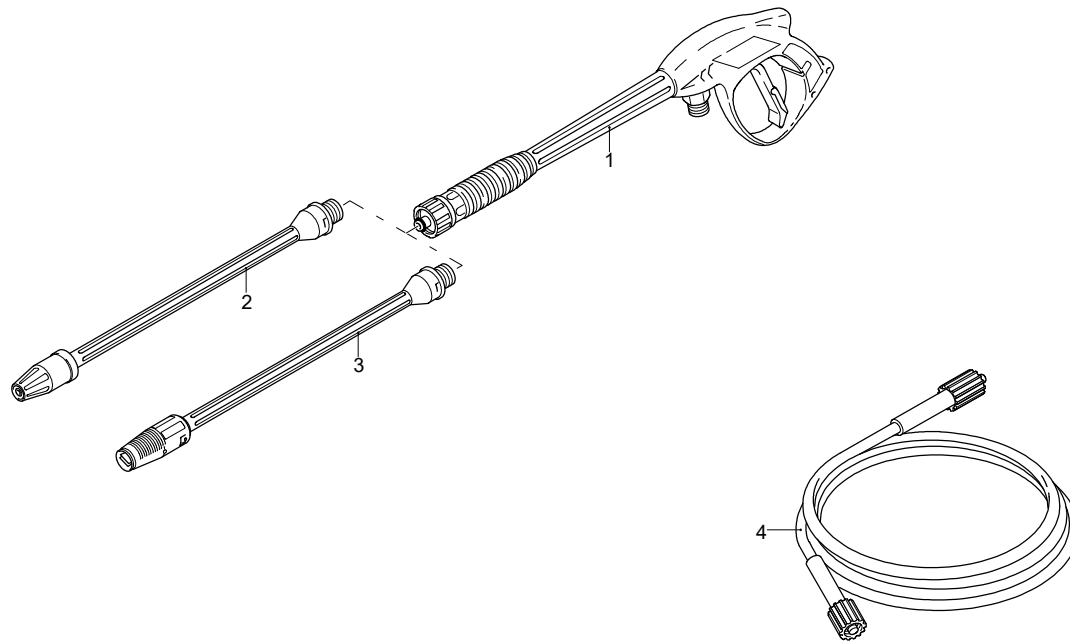

Validity	Pos.	Code	Description	Q
	1	3900180	Gun	1
	2	3900100	Lance+rotopower	1
	3	3900190	Lance	1
	4	3083830	High pressure hose	1