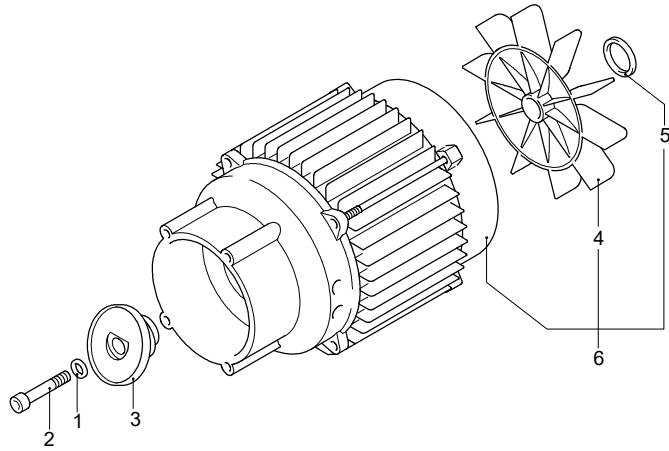

Model 491

220 V - 60 Hz

EK

Validity	Pos.	Code	Description	Q
	1	3082130	Water coupling kit	1
	2	4100430	Guard	1
	3	4100361	Guard	1
	4	4100550	Guard	1
	5	4100500	Knob	1
	6	4100270	Handle	1
	7	4100381	Knob	1
	8	4100370	Handle	1
	9	4101120	High pressure hose	1
	10	3081650	Fork	2
	11	4101250	Fitting	1
	12	3081620	Capacitor	1
	13	4100340	Bracket	1
	14	4101040	Plate	2
	15	4100330	Bracket	1
	16	4101050	Lever	1
	17	4100560	Knob	1
	18	4101090	Rubber foot	2
	19	4100850	Switch	1
	20	4101110	Screw kit	1
	21	4100221	Casing	1
	22	3080580	Cable gland	1
	23	4101900	Cable	1
	24	3440120	Bracket	1
	25	3441170	Support	1
	26	4101850	Electric pump assembly	1
	27	3440130	Fan cowling	1
	28	4100930	Guard	1
	29	4100640	Support	1
	30	4101000	Support	1
	31	4100410	Guard	1
	32	4100010	Wheel	2
	33	4101020	Washer	2
	34	4101010	Lock	2
	35	4100510	Guard	2
	36	4100630	Support	1
	37	4101080	Connector	1
	38	4100960	Fitting	1
	39	4100970	Pipe	1
	40	4100950	Pipe	1
	41	3440720	Filter	1
	42	3440710	Tank	1
	43	4100420	Guard	1
	44	4100600	Base	1
	45	4101070	Bracket	1
	46	4101520	Fork	1
	47	4101030	Fitting	1
	48	3082741	Quick coupling	1

Model 491

 220 V - 60 Hz

 EK

Validity	Pos.	Code	Description	Q
	1	3083210	Plug	3
	2	3081730	Screw	1
	3	3083220	Head	1
	4	3081760	Washer	4
	5	3081750	Washer	4
	6	3081740	Screw	4
	7	3083230	Pump body	1
	8	3440560	TSS kit	1
	9	3440570	Piston + seals kit	1
	10	3081290	Valves + seals kit	1
	11	3440610	Detergent suction kit	1

Model 491

 220 V - 60 Hz

 EK

Validity	Pos.	Code	Description	Q
	1	3081750	Washer	1
	2	3081950	Screw	1
	3	3441210	Wobble plate	1
	4	3440370	Fan	1
	5	3441000	Ring	1
	6	3441150	Motor	1

Model 491

 220 V - 60 Hz