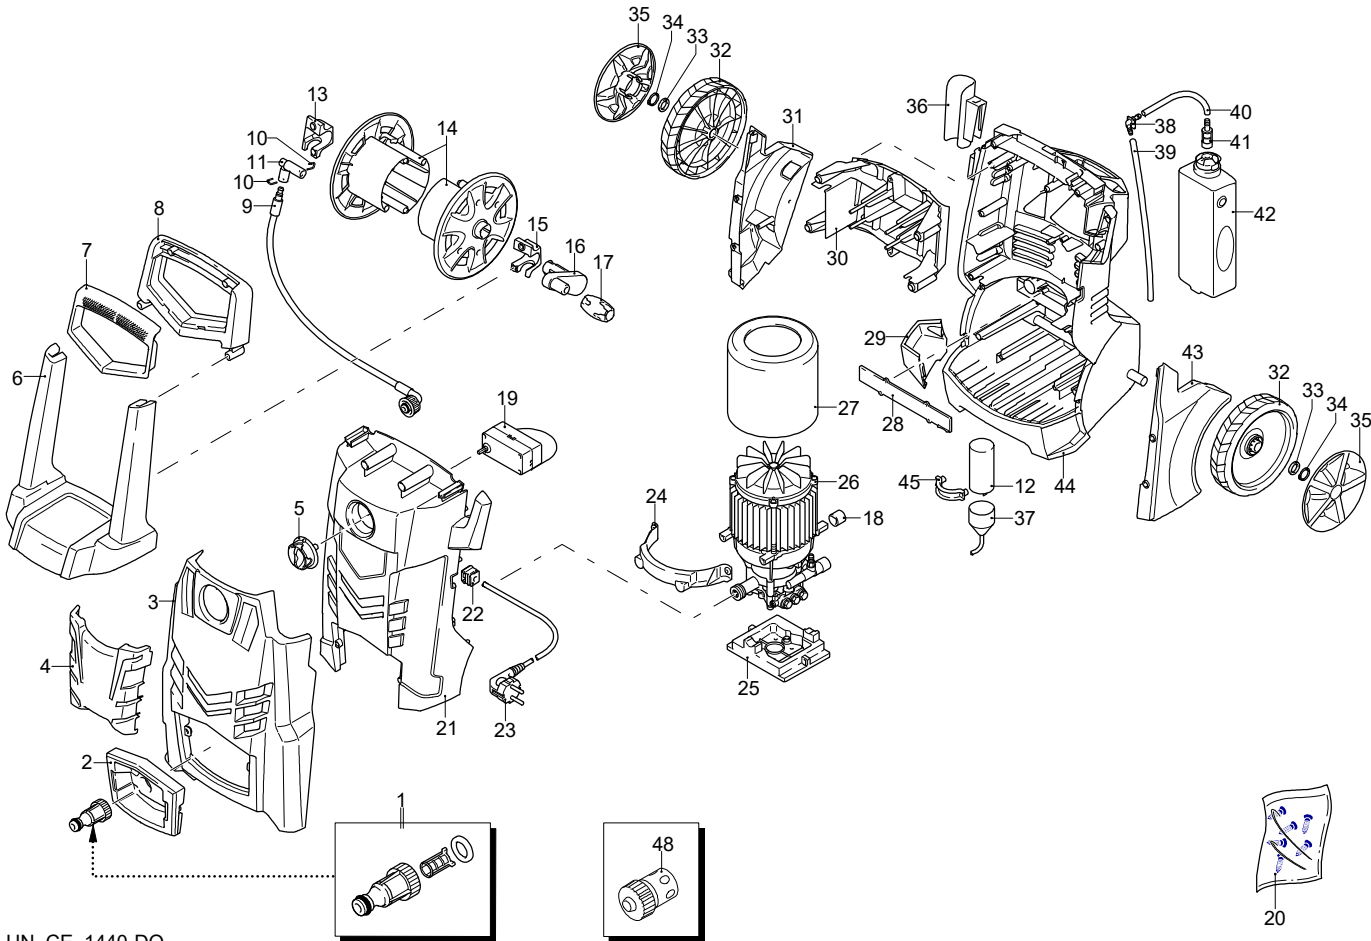

Model 491

220 V - 60 Hz

EK

Validity	Pos.	Code	Description	Q
	1	3082130	Water coupling kit	1
	2	4100430	Guard	1
	3	4100361	Guard	1
	4	4100550	Guard	1
	5	4100500	Knob	1
	6	4100270	Handle	1
	7	4100381	Knob	1
	8	4100370	Handle	1
	9	4101120	High pressure hose	1
	10	3081650	Fork	2
	11	4101250	Fitting	1
	12	3081620	Capacitor	1
	13	4100340	Bracket	1
	14	4101040	Plate	2
	15	4100330	Bracket	1
	16	4101050	Lever	1
	17	4100560	Knob	1
	18	4101090	Rubber foot	2
	19	4100850	Switch	1
	20	4101110	Screw kit	1
	21	4100221	Casing	1
	22	3080580	Cable gland	1
	23	4101900	Cable	1
	24	3440120	Bracket	1
	25	3441170	Support	1
	26	4101850	Electric pump assembly	1
	27	3440130	Fan cowling	1
	28	4100930	Guard	1
	29	4100640	Support	1
	30	4101000	Support	1
	31	4100410	Guard	1
	32	4100010	Wheel	2
	33	4101020	Washer	2
	34	4101010	Lock	2
	35	4100510	Guard	2
	36	4100630	Support	1
	37	4101080	Connector	1
	38	4100960	Fitting	1
	39	4100970	Pipe	1
	40	4100950	Pipe	1
	41	3440720	Filter	1
	42	3440710	Tank	1
	43	4100420	Guard	1
	44	4100600	Base	1
	45	4101070	Bracket	1
	46	4101520	Fork	1
	47	4101030	Fitting	1
	48	3082741	Quick coupling	1

Model 491

 220 V - 60 Hz

 EK

Validity	Pos.	Code	Description	Q
	1	3083210	Plug	3
	2	3081730	Screw	1
	3	3083220	Head	1
	4	3081760	Washer	4
	5	3081750	Washer	4
	6	3081740	Screw	4
	7	3083230	Pump body	1
	8	3440560	TSS kit	1
	9	3440570	Piston + seals kit	1
	10	3081290	Valves + seals kit	1
	11	3440610	Detergent suction kit	1

Model 491

 220 V - 60 Hz

 EK

Validity	Pos.	Code	Description	Q
	1	3081750	Washer	1
	2	3081950	Screw	1
	3	3441210	Wobble plate	1
	4	3440370	Fan	1
	5	3441000	Ring	1
	6	3441150	Motor	1

Model 491

 220 V - 60 Hz

 EK

Validity	Pos.	Code	Description	Q
	1	3900180	Gun	1
	2	3900100	Lance+rotopower	1
	3	3900190	Lance	1
	4	3083830	High pressure hose	1