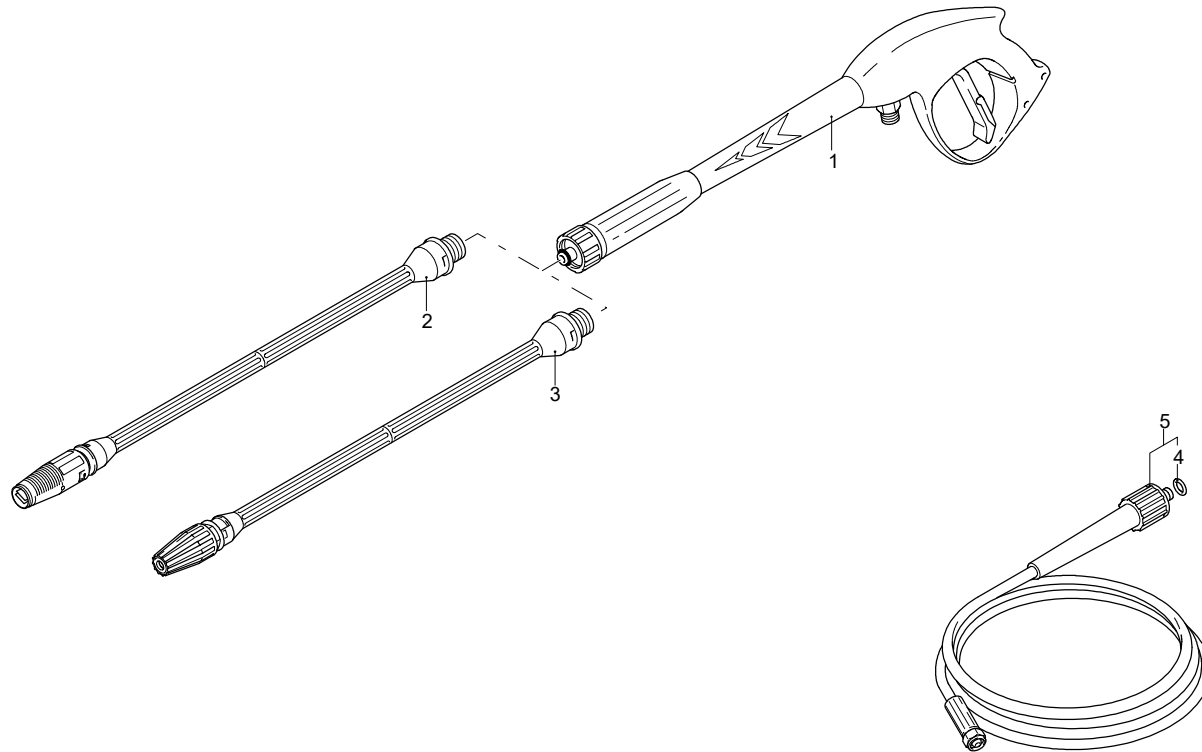

Validity	Pos.	Code	Description	Q
	1	40925	Gun	1
	2	40029	Lance+lance head	1
	3	40845	Lance+rotopower	1
	4	2000770	O-ring	1
	5	1271351	High pressure hose	1