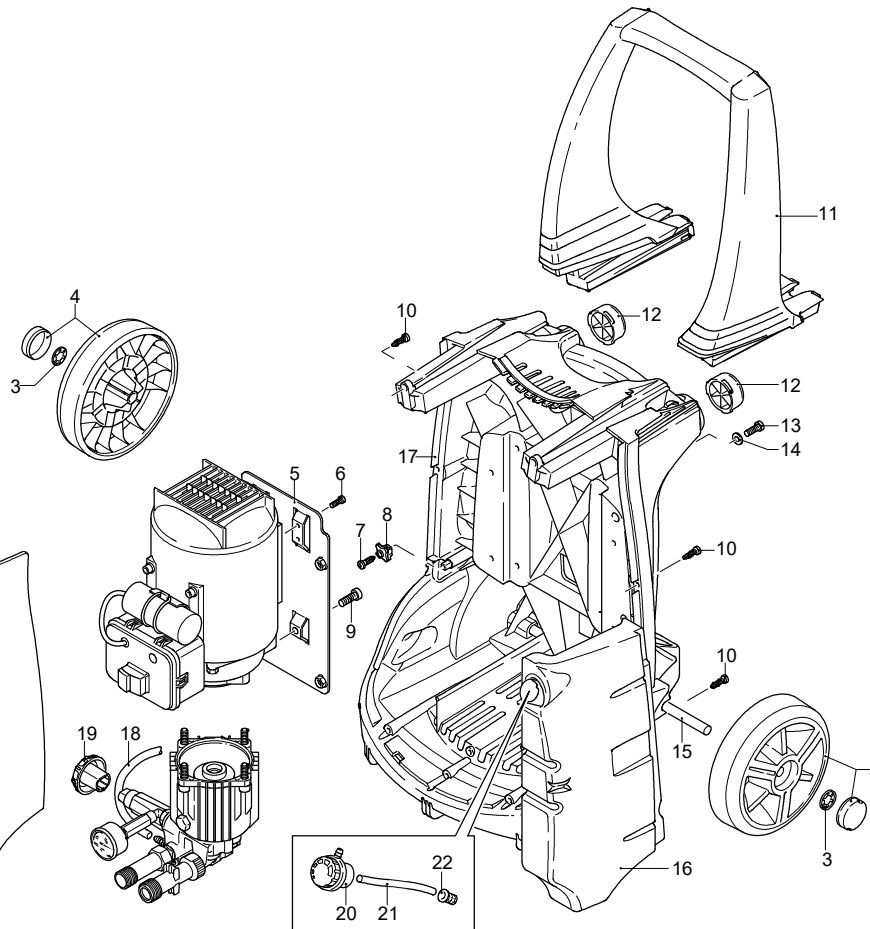

Model 747 TSS

220 V - 60 Hz

schuko

Validity	Pos.	Code	Description	Q
	1	2500050	Hook	1
	2	2500035	Blue casing	1
	3	1680880	Washer	2
	4	2500320	Wheel	2
	5	2500090	Plate	1
	6	2320190	Screw	2
	7	2100300	Screw	1
	8	2600100	Cable gland	1
	9	850370	Screw	2
	10	2100300	Screw	7
	11	2500020	Handle	1
	12	2500130	Rubber foot	2
	13	880280	Screw	4
	14	2180300	Washer	4
	15	2500120	Axle	1
	16	2500110	Tank	1
	17	2500010	Base	1
	18	1270960	Detergent hose	1
	19	2500310	Knob	1
	20	42113	Plug assembly	1
	21	2500330	Detergent hose	1
	22	2000230	Filter	1
	23	2509000	Base assembly	1

----> I 11-11
I----> 12-11

Validity	Pos.	Code	Description	Q
	1	1980470	Screw	1
	2	1980300	Nut	1
	3	1980210	Piston guide	1
	4	740290	O-ring	1
	5	800560	O-ring	1
	6	1080250	O-ring	1
	7	1271170	Ring	1
	8	1080190	O-ring	2
	9	1271160	Piston	1
	10	1980200	Seat	1
	11	1470210	O-ring	1
	12	1982520	Hose tail	1
	13	480480	O-ring	1
	14	1250280	Ball	1
	15	1560520	Spring	1
	16	1460430	O-ring	1
	17	1540170	Shutter	1
	18	1080091	Spring	1
	18	1983830	Spring	1
	19	394280	O-ring	1
	20	1200690	O-ring	1
	21	1270091	Injector	1
	22	1981190	Screw	1
	23	1080190	O-ring	2
	24	660190	O-ring	1
	25	1982990	Piston	1
	26	1981320	Spring	1
	27	880840	O-ring	1
	28	1983360	Fitting	1
	29	1981330	Head	1
	30	820510	O-ring	2
	31	880581	Plug	2
	32	2029752	TSS box assembly	1
	33	1260162	Plug	2
	34	960160	O-ring	3
	35	1269050	Complete valve	3
	35	1269052	Complete valve	1
	36	880830	O-ring	6
	37	1989050	Complete valve	3
	37	1989051	Complete valve	1
	38	1080401	Ring	1
	39	1342761	Water seal	3
	40	1980180	Piston guide	3
	41	770130	O-ring	3
	42	1260440	Water seal	3
	43	1980170	Ring	3
	44	1980430	Spacer	3
	45	1260460	Oil seal	3
	46	770090	O-ring	1
	47	1980460	Pump body	1
	48	180030	Screw	4
	49	1981140	Spring	3
	50	1980140	Piston	3
	51	1980150	Ring	3
	52	3212	Fitting kit	6
	53	1980130	Fifth wheel	1
	54	1980250	Fifth wheel	1
	55	1980240	Fifth wheel	1
	56	1980340	O-ring	1
	57	2022201	Fork	1
	58	1461470	Fitting	1
	59	1989284	Head assembly	1