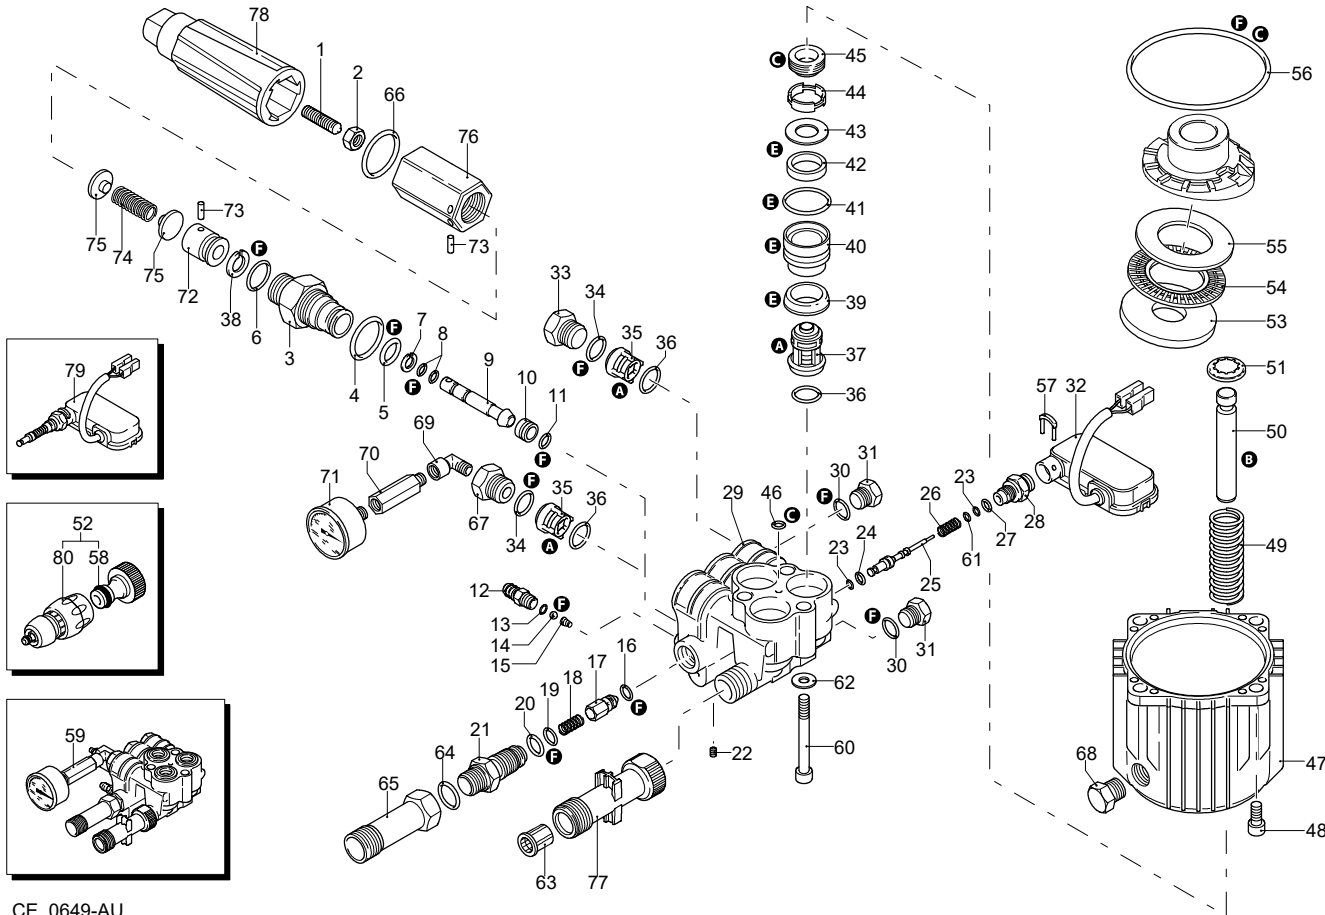

----> I 11-11
I----> 12-11

----> I 11-11
I----> 12-11

----> I 11-11
I----> 12-11

----> I 11-11
I----> 12-11

----> I 11-11
I----> 12-11

----> I 11-11
I----> 12-11

----> I 11-11
I----> 12-11

----> I 11-11
I----> 12-11

----> I 11-11
I----> 12-11

----> I 11-11
I----> 12-11

----> I 11-11
I----> 12-11

----> I 11-11
I----> 12-11

----> I 11-11
I----> 12-11

----> I 11-11
I----> 12-11

Validity	Pos.	Code	Description	Q
	1	1980470	Screw	1
	2	1980300	Nut	1
	3	1980210	Piston guide	1
	4	740290	O-ring	1
	5	800560	O-ring	1
	6	1080250	O-ring	1
	7	1271170	Ring	1
	8	1080190	O-ring	2
	9	1271160	Piston	1
	10	1980200	Seat	1
	11	1470210	O-ring	1
	12	1982520	Hose tail	1
	13	480480	O-ring	1
	14	1250280	Ball	1
	15	1560520	Spring	1
	16	1460430	O-ring	1
	17	1540170	Shutter	1
	18	1080091	Spring	1
	18	1983830	Spring	1
	19	394280	O-ring	1
	20	1200690	O-ring	1
	21	1270091	Injector	1
	22	1981190	Screw	1
	23	1080190	O-ring	2
	24	660190	O-ring	1
	25	1982990	Piston	1
	26	1981320	Spring	1
	27	880840	O-ring	1
	28	1983360	Fitting	1
	29	1981330	Head	1
	30	820510	O-ring	2
	31	880581	Plug	2
	32	2029752	TSS box assembly	1
	33	1260162	Plug	2
	34	960160	O-ring	3
	35	1269050	Complete valve	3
	35	1269052	Complete valve	1
	36	880830	O-ring	6
	37	1989050	Complete valve	3
	37	1989051	Complete valve	1
	38	1080401	Ring	1
	39	1342761	Water seal	3
	40	1980180	Piston guide	3
	41	770130	O-ring	3
	42	1260440	Water seal	3
	43	1980170	Ring	3
	44	1980430	Spacer	3
	45	1260460	Oil seal	3
	46	770090	O-ring	1
	47	1980460	Pump body	1
	48	180030	Screw	4
	49	1981140	Spring	3
	50	1980140	Piston	3
	51	1980150	Ring	3
	52	3212	Fitting kit	6
	53	1980130	Fifth wheel	1
	54	1980250	Fifth wheel	1
	55	1980240	Fifth wheel	1
	56	1980340	O-ring	1
	57	2022201	Fork	1
	58	1461470	Fitting	1
	59	1989284	Head assembly	1

UN_CE_0649-AU