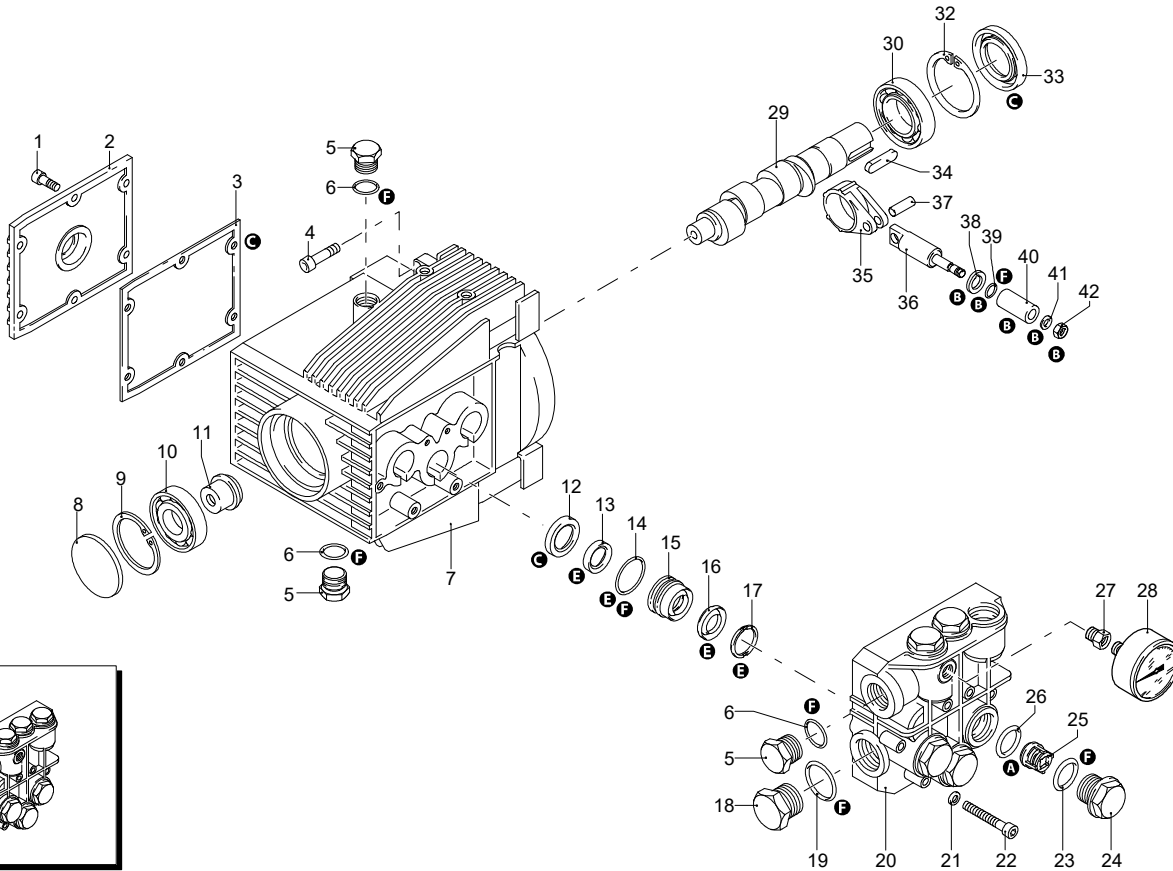

# Model 767 RLW

220 V - 60 Hz

schuko

Validity	Pos.	Code	Description	Q
	1	2500045	Blue casing	1
	2	2500340	Plug	1
	3	2500310	Knob	1
	4	2500050	Hook	1
	5	2500240	Casing insert	1
	6	1680880	Washer	2
	7	2500320	Wheel	2
	8	2500330	Detergent hose	1
	9	2500100	Plate	1
	10	1260470	Screw	4
	11	2100300	Screw	1
	12	2600100	Cable gland	1
	13	2100300	Screw	7
	15	2500130	Rubber foot	2
	16	880280	Screw	4
	17	2180300	Washer	4
	18	2500120	Axle	1
	19	2500110	Tank	1
	20	2500010	Base	1
	21	42113	Plug assembly	1
	22	2500330	Detergent hose	1
	23	2000230	Filter	1
	24	2509000	Base assembly	1

# Model 767 RLW

220 V - 60 Hz

schuko

Validity	Pos.	Code	Description	Q
	1	1260760	Screw	6
	2	1269101	Cover	1
	3	1260040	Oil seal	1
	4	1260780	Screw	4
	5	1980740	Plug	3
	6	740290	O-ring	3
	7	1260012	Pump body	1
	8	1266740	Oil seal	1
	9	1260790	Ring	1
	10	1320370	Bearing	1
	11	1320330	Bushing	1
	12	1260460	Oil seal	3
	13	1260450	Water seal	3
	14	1260420	O-ring	3
	15	1320351	Piston guide	3
	16	1780720	Water seal	3
	17	1320340	Ring	3
	18	820361	Plug	1
	19	180101	O-ring	1
	20	1320020	Head	1
	21	1381550	Washer	6
	22	680570	Screw	6
	23	960160	O-ring	6
	24	1260162	Plug	6
	25	1269050	Complete valve	6
	26	880830	O-ring	6
	27	1343160	Fitting	1
	28	3233	Pressure gauge	1
	29	1321790	Shaft	1
	30	1320370	Bearing	1
	32	1260790	Ring	1
	33	1260750	Ring	1
	34	1380520	Key	1
	35	1320140	Connecting-rod	3
	36	1260070	Piston	3
	37	1260080	Pin	3
	38	1260091	Plate	3
	39	480480	O-ring	3
	40	1260211	Piston	3
	41	1260100	Washer	3
	42	1260110	Nut	3
	43	1269284	Head assembly	1
	A	1864	Valve kit	1
	B	2629	Piston kit	1
	C	1865	Oil seal kit	1
	E	42479	Water seal kit	1
	F	2040	Gasket kit	1