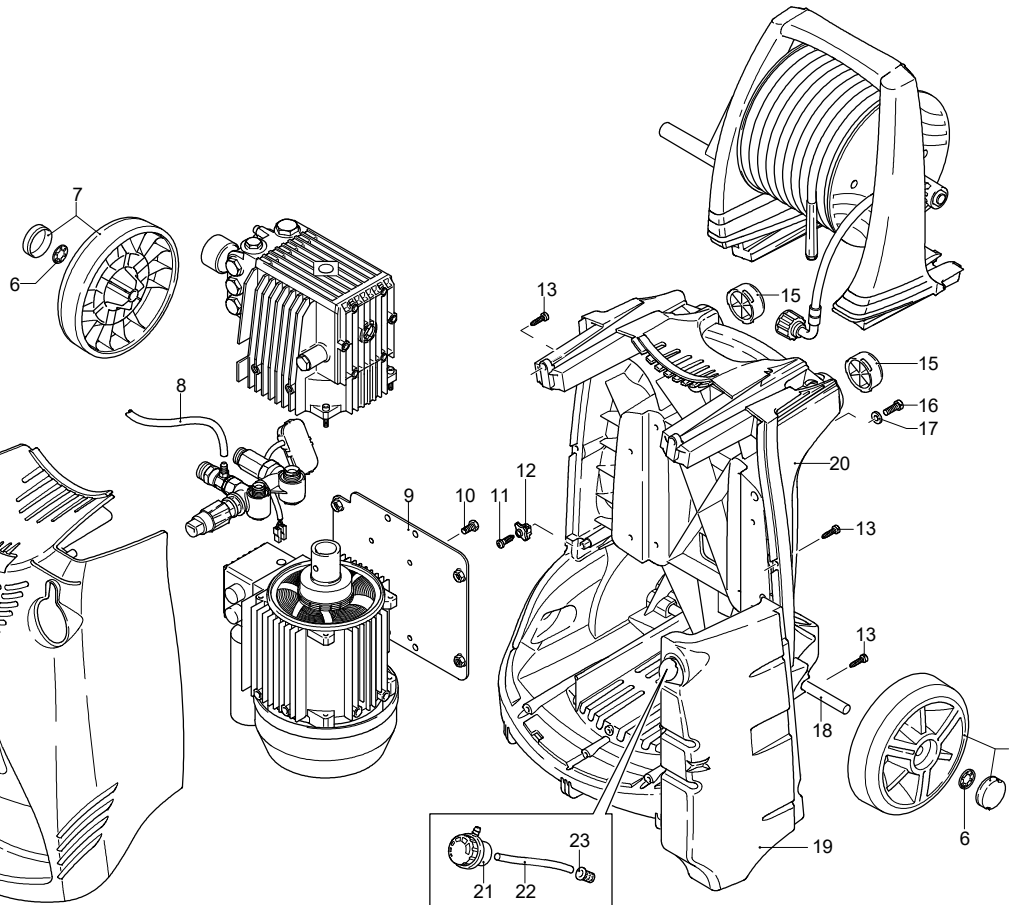

# Model 767 RLW

220 V - 60 Hz

schuko

Validity	Pos.	Code	Description	Q
	1	2500045	Blue casing	1
	2	2500340	Plug	1
	3	2500310	Knob	1
	4	2500050	Hook	1
	5	2500240	Casing insert	1
	6	1680880	Washer	2
	7	2500320	Wheel	2
	8	2500330	Detergent hose	1
	9	2500100	Plate	1
	10	1260470	Screw	4
	11	2100300	Screw	1
	12	2600100	Cable gland	1
	13	2100300	Screw	7
	15	2500130	Rubber foot	2
	16	880280	Screw	4
	17	2180300	Washer	4
	18	2500120	Axle	1
	19	2500110	Tank	1
	20	2500010	Base	1
	21	42113	Plug assembly	1
	22	2500330	Detergent hose	1
	23	2000230	Filter	1
	24	2509000	Base assembly	1

# Model 767 RLW

220 V - 60 Hz

schuko

Validity	Pos.	Code	Description	Q
	1	1260760	Screw	6
	2	1269101	Cover	1
	3	1260040	Oil seal	1
	4	1260780	Screw	4
	5	1980740	Plug	3
	6	740290	O-ring	3
	7	1260012	Pump body	1
	8	1266740	Oil seal	1
	9	1260790	Ring	1
	10	1320370	Bearing	1
	11	1320330	Bushing	1
	12	1260460	Oil seal	3
	13	1260450	Water seal	3
	14	1260420	O-ring	3
	15	1320351	Piston guide	3
	16	1780720	Water seal	3
	17	1320340	Ring	3
	18	820361	Plug	1
	19	180101	O-ring	1
	20	1320020	Head	1
	21	1381550	Washer	6
	22	680570	Screw	6
	23	960160	O-ring	6
	24	1260162	Plug	6
	25	1269050	Complete valve	6
	26	880830	O-ring	6
	27	1343160	Fitting	1
	28	3233	Pressure gauge	1
	29	1321790	Shaft	1
	30	1320370	Bearing	1
	32	1260790	Ring	1
	33	1260750	Ring	1
	34	1380520	Key	1
	35	1320140	Connecting-rod	3
	36	1260070	Piston	3
	37	1260080	Pin	3
	38	1260091	Plate	3
	39	480480	O-ring	3
	40	1260211	Piston	3
	41	1260100	Washer	3
	42	1260110	Nut	3
	43	1269284	Head assembly	1
	A	1864	Valve kit	1
	B	2629	Piston kit	1
	C	1865	Oil seal kit	1
	E	42479	Water seal kit	1
	F	2040	Gasket kit	1