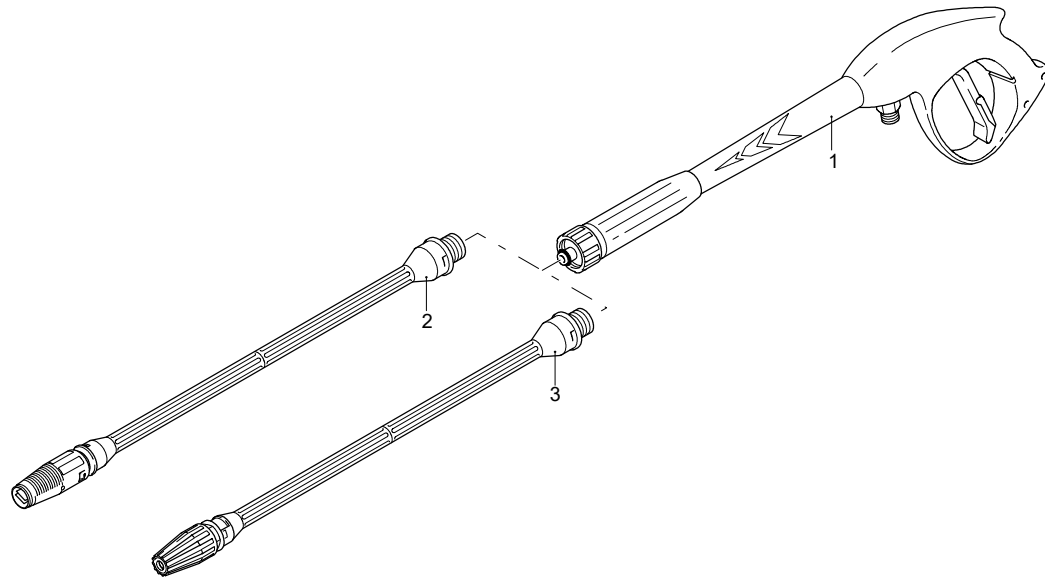

Validity	Pos.	Code	Description	Q
	1	40925	Gun	1
	2	40030	Lance+lance head	1
	3	40845	Lance+rotopower	1