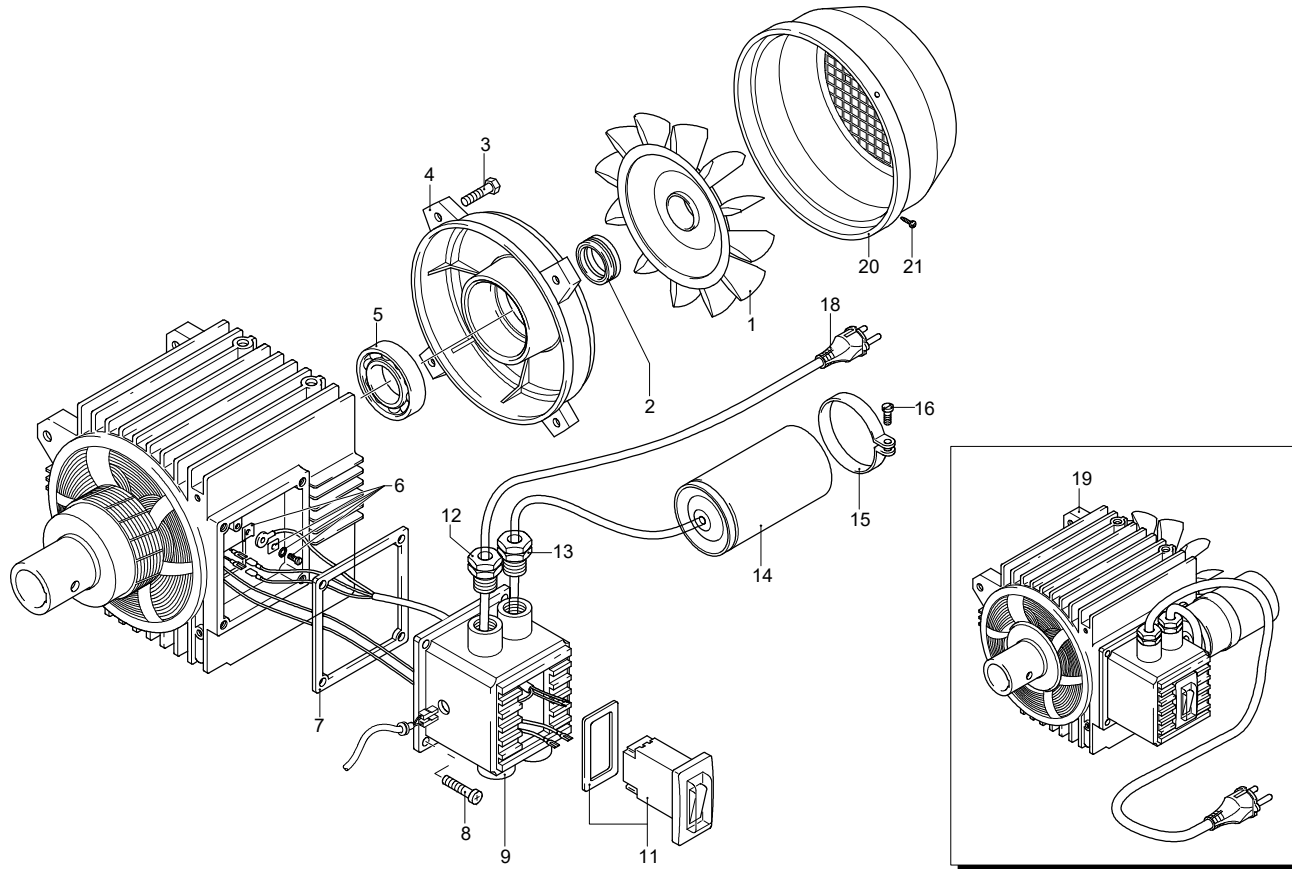

Validity	Pos.	Code	Description	Q
	1	1260300	Fan	1
	2	1260970	Seal	1
	3	480621	Screw	4
	4	1260961	Shield	1
	5	1260950	Bearing	1
	6	1269100	Clamp	1
	7	1260400	Gasket	1
	8	1261560	Screw	4
	9	1272010	Box	1
	11	1263790	Switch	1
	12	1271950	Cable retainer	1
	13	1269090	Cable retainer	1
	14	2360400	Capacitor	1
	15	1340280	Clamp	1
	16	1260810	Screw	1
	18	1270950	Cable	1
	19	44354	Motor	1
	20	1271660	Fan cowling	1
	21	1261570	Screw	4