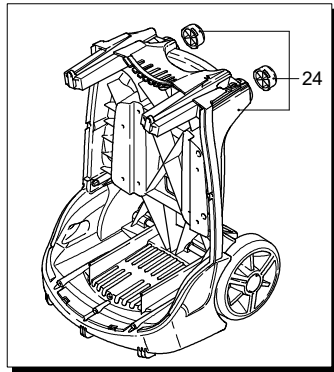

# Model 767 RLW

220 V - 60 Hz

schuko

Validity	Pos.	Code	Description	Q
	1	2500045	Blue casing	1
	2	2500340	Plug	1
	3	2500310	Knob	1
	4	2500050	Hook	1
	5	2500240	Casing insert	1
	6	1680880	Washer	2
	7	2500320	Wheel	2
	8	2500330	Detergent hose	1
	9	2500100	Plate	1
	10	1260470	Screw	4
	11	2100300	Screw	1
	12	2600100	Cable gland	1
	13	2100300	Screw	7
	15	2500130	Rubber foot	2
	16	880280	Screw	4
	17	2180300	Washer	4
	18	2500120	Axle	1
	19	2500110	Tank	1
	20	2500010	Base	1
	21	42113	Plug assembly	1
	22	2500330	Detergent hose	1
	23	2000230	Filter	1
	24	2509000	Base assembly	1

# Model 767 RLW

220 V - 60 Hz

schuko

Validity	Pos.	Code	Description	Q
	1	1260760	Screw	6
	2	1269101	Cover	1
	3	1260040	Oil seal	1
	4	1260780	Screw	4
	5	1980740	Plug	3
	6	740290	O-ring	3
	7	1260012	Pump body	1
	8	1266740	Oil seal	1
	9	1260790	Ring	1
	10	1320370	Bearing	1
	11	1320330	Bushing	1
	12	1260460	Oil seal	3
	13	1260450	Water seal	3
	14	1260420	O-ring	3
	15	1320351	Piston guide	3
	16	1780720	Water seal	3
	17	1320340	Ring	3
	18	820361	Plug	1
	19	180101	O-ring	1
	20	1320020	Head	1
	21	1381550	Washer	6
	22	680570	Screw	6
	23	960160	O-ring	6
	24	1260162	Plug	6
	25	1269050	Complete valve	6
	26	880830	O-ring	6
	27	1343160	Fitting	1
	28	3233	Pressure gauge	1
	29	1321790	Shaft	1
	30	1320370	Bearing	1
	32	1260790	Ring	1
	33	1260750	Ring	1
	34	1380520	Key	1
	35	1320140	Connecting-rod	3
	36	1260070	Piston	3
	37	1260080	Pin	3
	38	1260091	Plate	3
	39	480480	O-ring	3
	40	1260211	Piston	3
	41	1260100	Washer	3
	42	1260110	Nut	3
	43	1269284	Head assembly	1
	A	1864	Valve kit	1
	B	2629	Piston kit	1
	C	1865	Oil seal kit	1
	E	42479	Water seal kit	1
	F	2040	Gasket kit	1